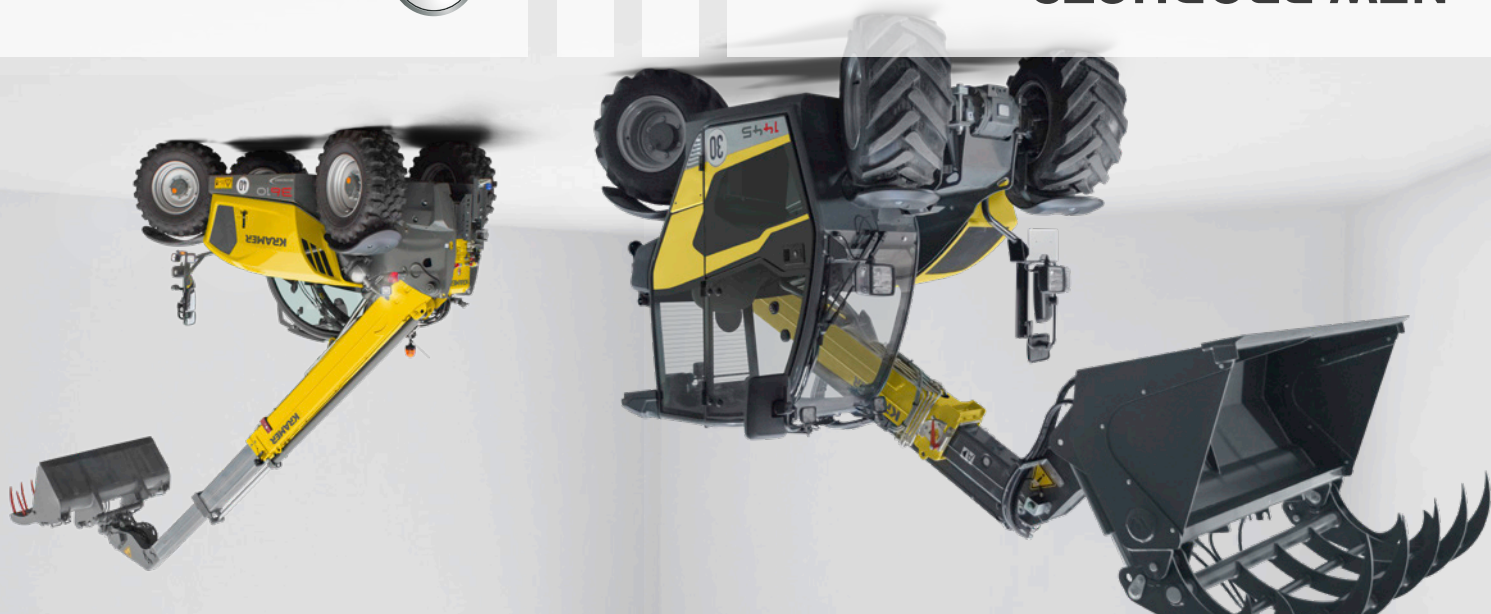

on the safe side
KRAMER

NEW PRODUCTS
1445 and 3610

Your Kramer Partner

Masinateenus OÜ

Välja 3

61709 Soinaste küla, Ülenurme vald

+372 736 6790--

info@masinateenus.ee

Further information about the machines
and the Kramer brand can be found at
www.kramer.de/construction